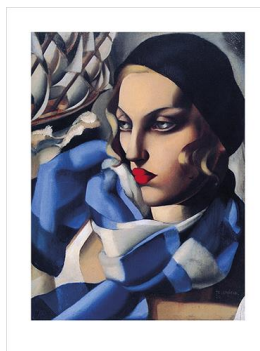

The Blue Scarf, 1930
Tamara de Lempicka

Print Reference: GL796
Product Type: Limited Edition Collection | Paper
Paper Size (WxH): [21 x 28 in](#) | 53 x 71 cm
Image Size (WxH): [17 x 23 in](#) | 43 x 58 cm