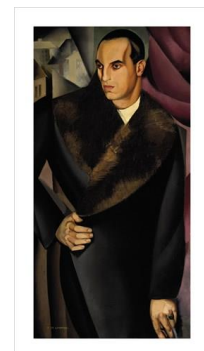

Portrait de Guido Sommi
Tamara de Lempicka

Print Reference: GL525
Product Type: Limited Edition Collection | Paper
Paper Size (WxH): [20 x 36 in](#) | 50 x 90 cm
Image Size (WxH): [16 x 32 in](#) | 40 x 81 cm