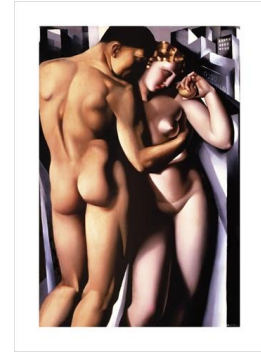

Adam and Eve
Tamara de Lempicka

Print Reference: GL524
Product Type: Limited Edition Collection | Paper
Paper Size (WxH): [20 x 28 in](#) | 50 x 71 cm
Image Size (WxH): [16 x 24 in](#) | 40 x 60 cm